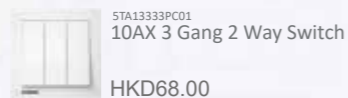

Information Socket

Accessories

Authorized Distributor:
Partner Home Devices Co., Ltd.

SIEMENS DELTA® relfa switch and socket

SIEMENS

DELTA® relfa
Siemens Relfa series switch and socket

Price List
(Last updated on 1/2/2022)

SIEMENS DELTA® relfa switch and socket

Switch

Socket

Connection Unit