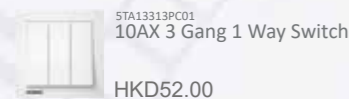

Information Socket

Accessories

Authorized Distributor:
Partner Home Devices Co., Ltd.

SIEMENS DELTA® relfa switch and socket

SIEMENS

DELTA® relfa
Siemens Relfa series switch and socket

Price List
(Last updated on 1/2/2022)

SIEMENS DELTA® relfa switch and socket

Switch

Socket

Connection Unit